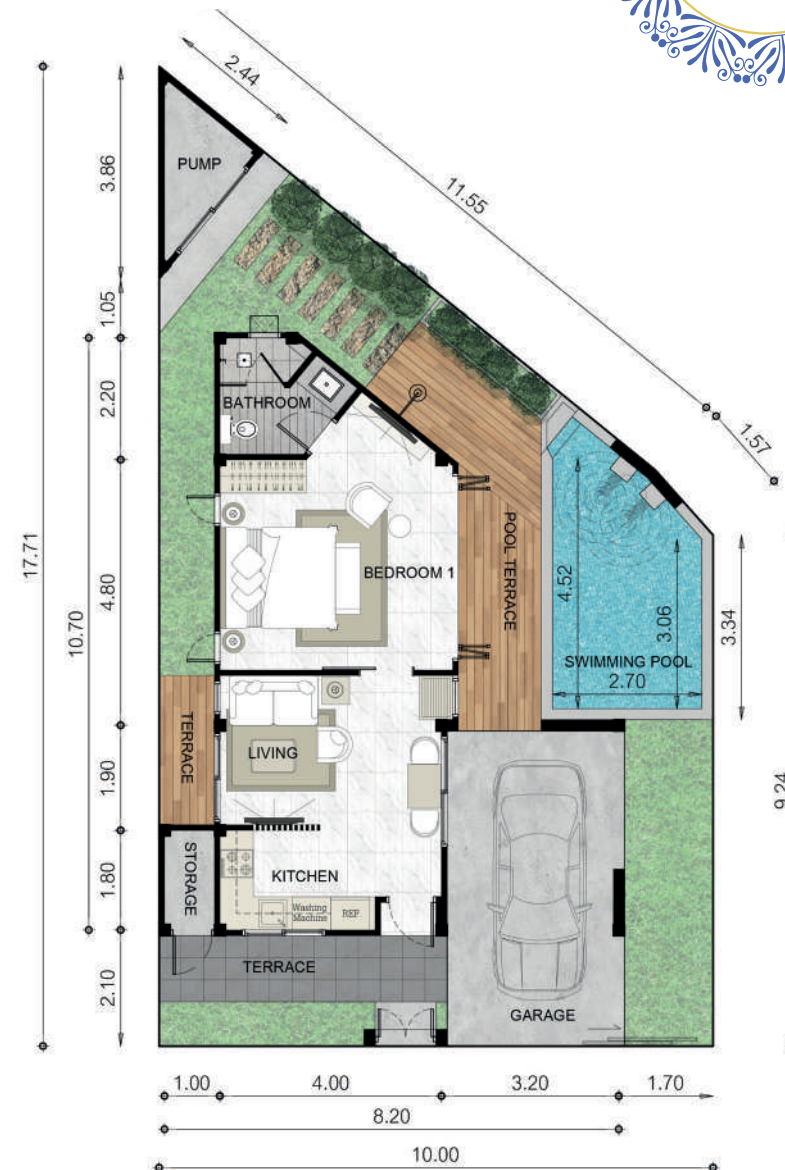

Total Area 100 Sq.m.