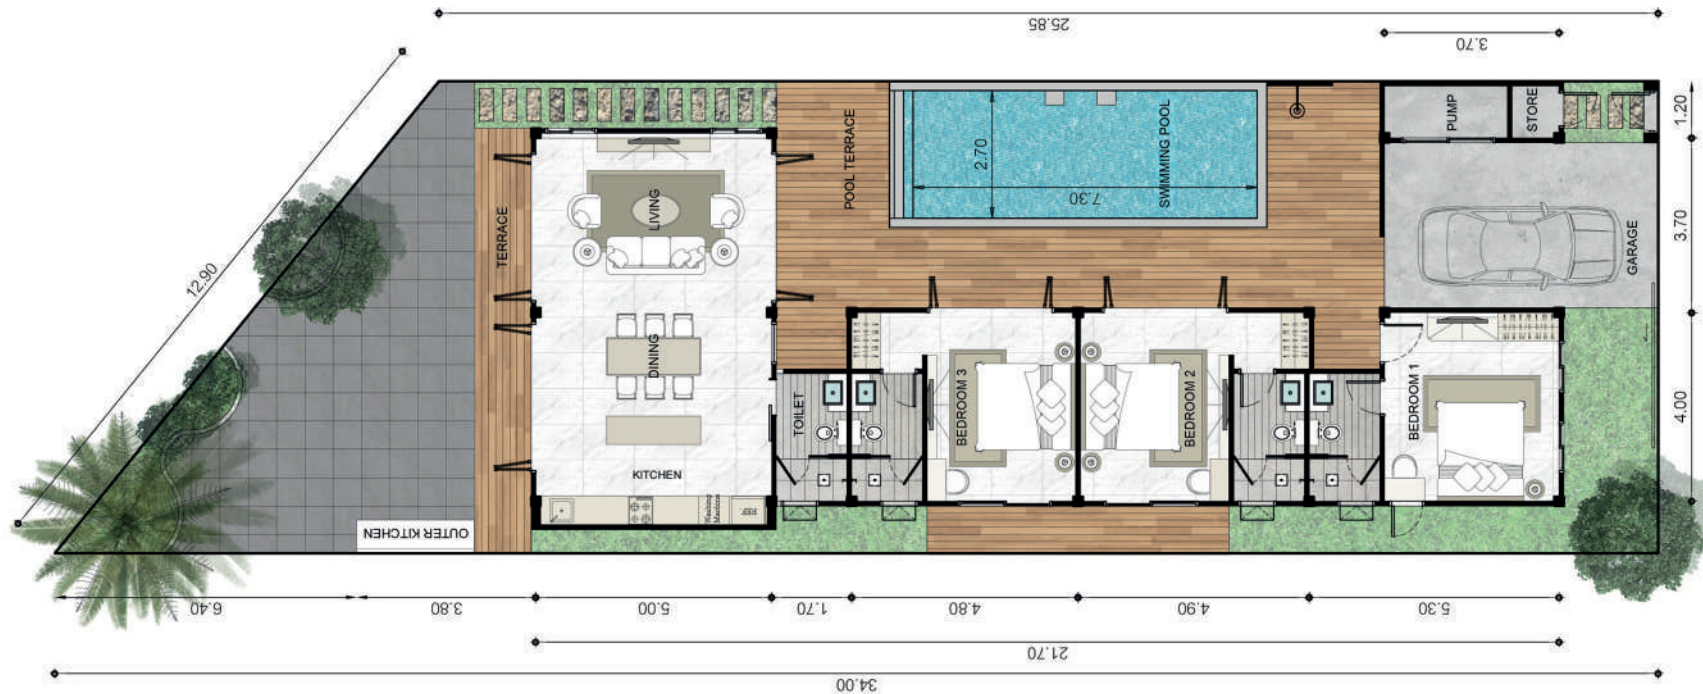

Total Area 150 Sq.m.

Luxury Phase Villas Types

- Building Area 142,50 Sq.m.
- Private pool 39,10 Sq.m.
- Terrace 48,40 Sq.m
- Private parking with gates

Total Area 230 Sq.m.

Luxury Phase Villas Types

- Building Area 136,70 Sq.m.
- Private pool 24,80 Sq.m.
- Terrace 41,50 Sq.m
- Private parking with gates