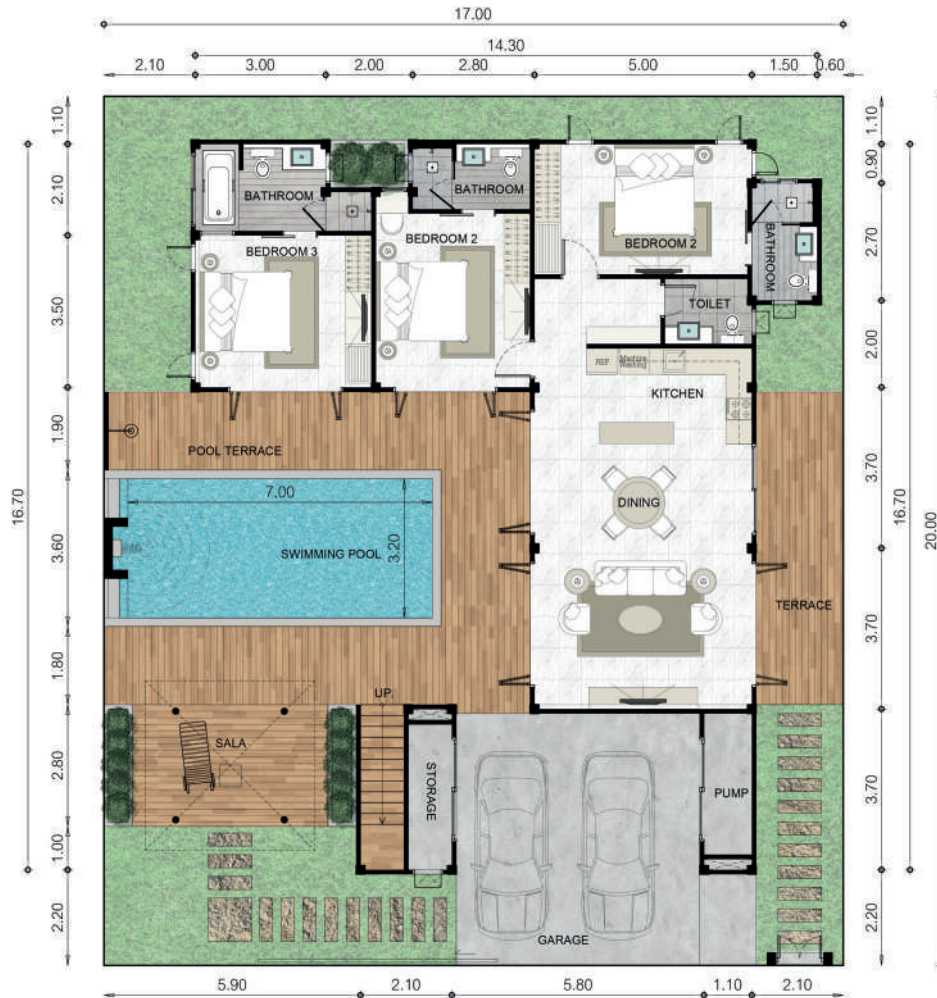

Total Area 100 Sq.m.

Luxury Phase Villas Types

Type 1

Total Area **210** Sq.m.

Type 2

Total Area **264** Sq.m.

Luxury Phase Villas Types

Type 3

- Building Area 152,30 Sq.m.
- Private pool 27,90 Sq.m.
- Terrace & Sala 69,80 Sq.m
- Private parking with gates

Total Area **250** Sq.m.

Rawai Park is a new entertainment family center in southern part of Phuket. Park has three play areas which are available for kids from 1 to 10 years old, family restaurant and comfortable space for large family events, birthdays with animation, live music and shows.