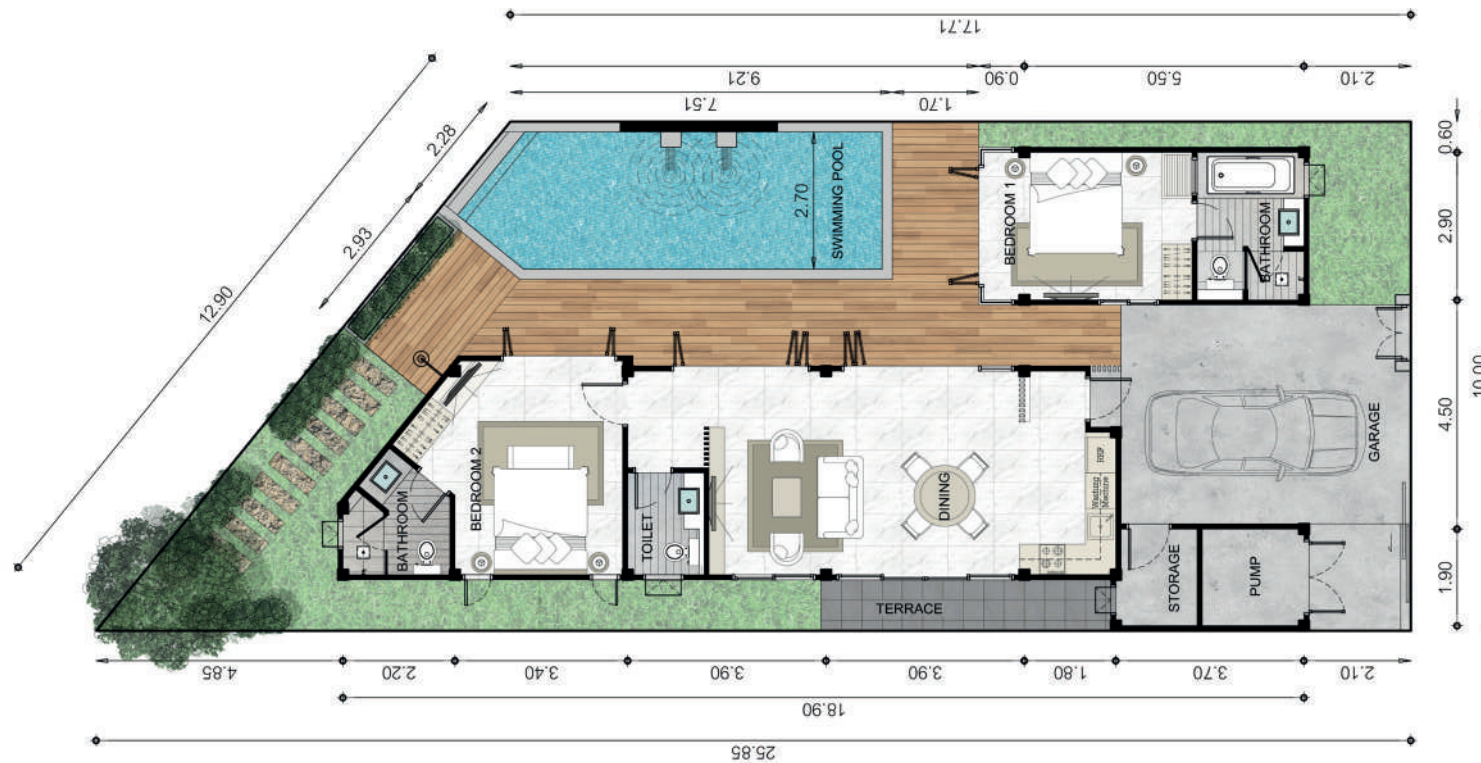

Luxury Phase Villas Types

- Building Area 106,40 Sq.m.
- Private pool 25,40 Sq.m.
- Terrace 40,20 Sq.m
- Private parking with gates